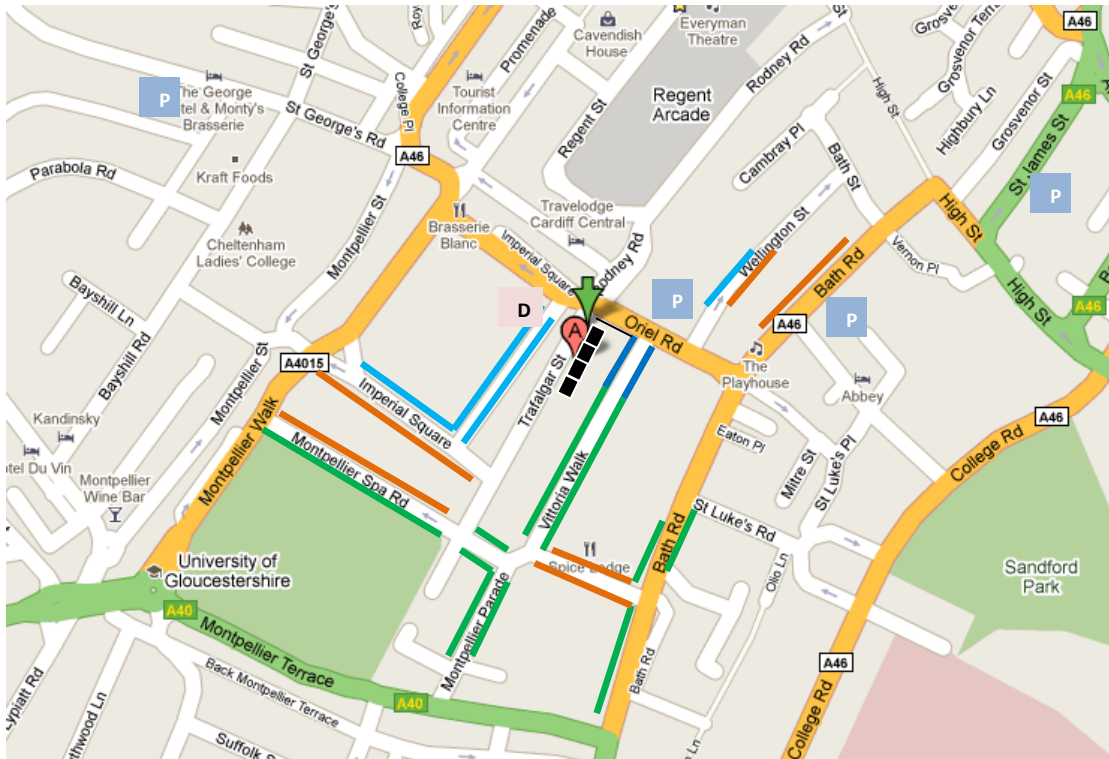

# Parking near the Isbourne Centre

## 4, Wolsley Terrace and 2, Wolsley Terrace

### KEY:

**Nos 1-4, Wolsley Terrace - Please note: no entrance from Trafalgar Street**

Wolsley Terrace: Pedestrian entrance only to Wolsley Terrace,

Free Parking at all times

After 6pm every day and all day Sunday